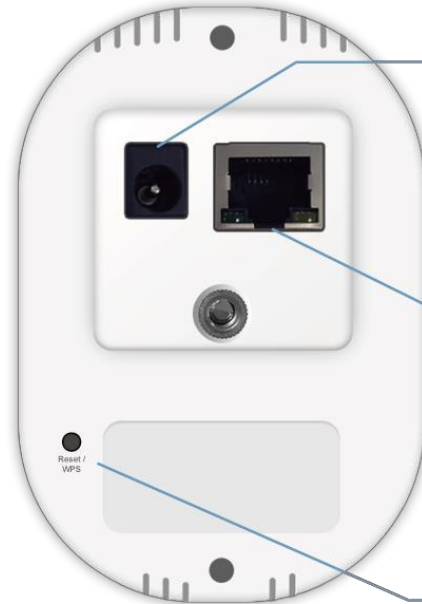

## **PIR Sensor**

Detect people accurately and quickly for motion recording.

## **SD Card and Cloud Recording Backup**

Record to SD card and back up videos to cloud storage.

# iCam 3MC

802.11n Wi-Fi

Micro SD Slot

Power Input

Ethernet Port

WPS and Reset button