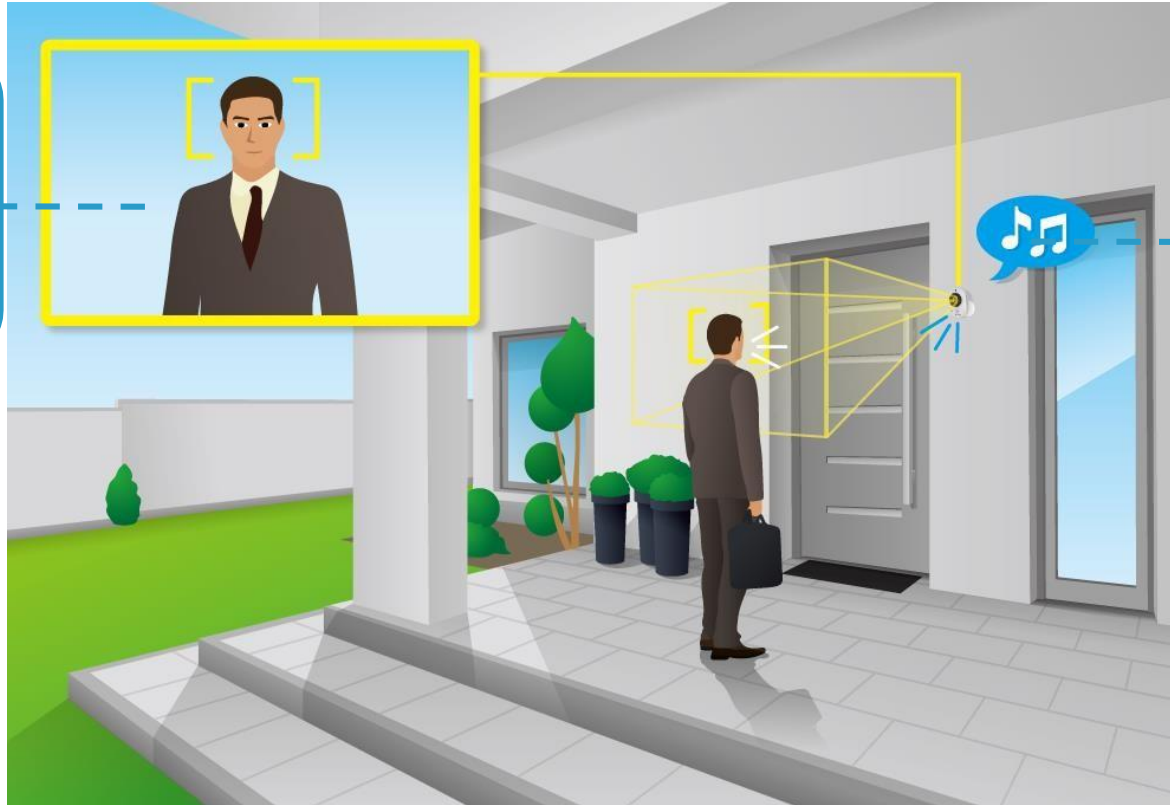

# iCam 3MC

802.11n Wi-Fi

Micro SD Slot

Power Input

Ethernet Port

WPS and Reset button

## **Door Cam Mode**

The camera can be set to operate in Door CAM mode.

The camera will automatically sound a bell ring when someone is at the front door. It will send you notification so you can view and even talk with the person.

# Door Cam Mode

Start motion recording. You can speak with this person through the smart phone's APP.

The camera will sound a ring when a person is detected on the front door. And send notification to your smart phone