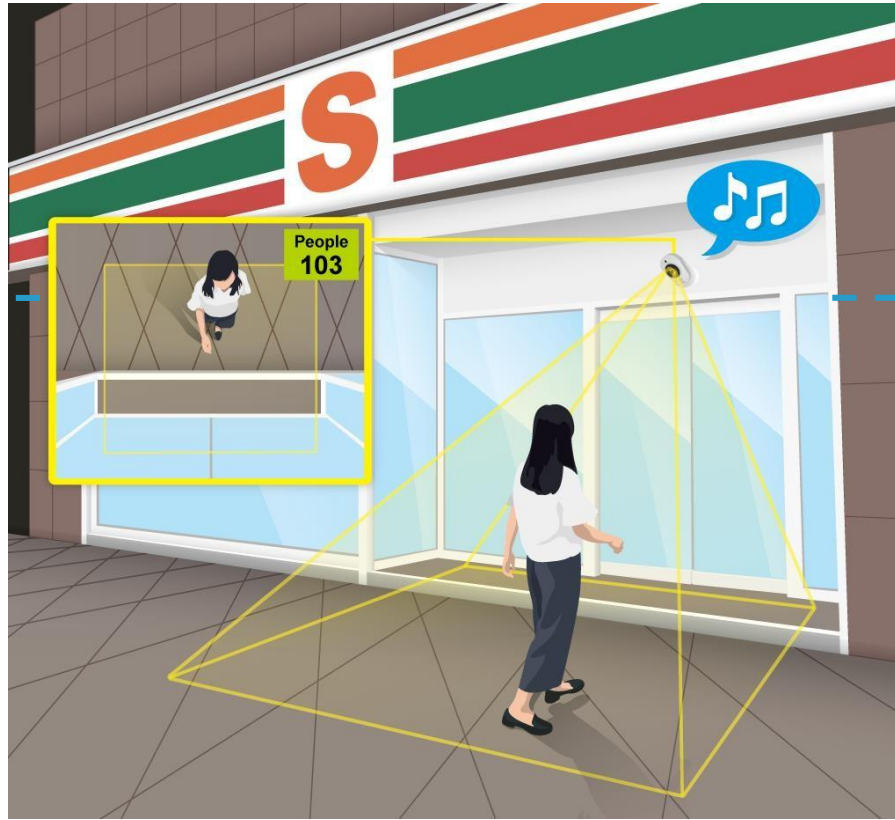

Store Entrance Mode