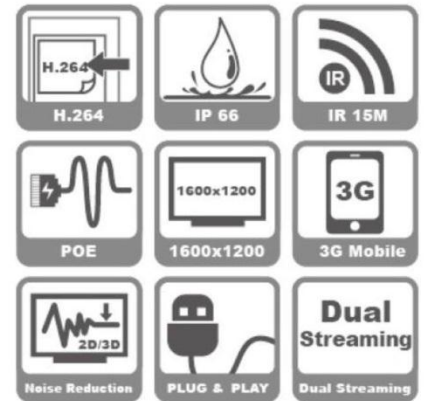

## Features:

- 2 Megapixel CMOS Sensor
- Max. 1600 x 1200 @ 15 FPS
- Dual-streaming (2M + 640x400)
- Plug & Play Easy Installation
- Support PoE function
- All 3G Mobile Supported ( iOS / Android)
- 2D + 3D Noise Reduction
- Max. Sense-up 3.5x (Default 2x)
- Day and night function with built-in IR cut filter
- Built-in IR illuminators, IR working distance up to 15M

## 2 Megapixel Outdoor IR 15M Bullet IP Camera

Model	WQ24	WQ26	WQ28
<b>SYSTEM SPECIFICATION</b>			
System	ALTERA Cyclone IV, 8MB Flash ROM, 128MB DDRIII		
Compression	H.264		
Resolution	Main Stream: 1600x1200, Sub Stream: 640x400		
Frame Rate	15 fps at all resolutions		
Image Sensor	1/3.2" 2Megapixel CMOS sensor		
Lens	3.6mm@F1.8	6mm@F1.8	3.8mm@F2.0
Minimum Illumination	0 Lux (IR On)		
IR Illuminators	Up to 15 meters		
<b>IMAGE SETTINGS</b>			
Day / Night mode	ICR (Removable IR-cut filter) for day & night vision		
Image Adjustment	Brightness, Contrast, Saturation, Gain Control (x3.5)		
Image Orientation	Flip, Mirror, 180° Rotation		
<b>EVENT</b>			
Trigger	Motion detection, Video Loss		
Action	Email, Buzzer, Pop-up Channel		
<b>NETWORK</b>			
Ethernet	10 / 100 Base-T		
Protocols	IPv4, HTTP, SMTP, DHCP, NTP, TCP/IP, UPnP, DNS, DDNS, PPPoE		
<b>POWER SUPPLY</b>			
DC Adapter (Optional)	DC 5V, Max: 4W		
PoE	Dynacom DN408		
<b>OPERATING ENVIRONMENT</b>			
Temperature	0°C ~ 40°C (32°F~104°F)		
Humidity	0% ~ 90% (non-condensing)		
<b>APPEARANCE</b>			
SD Card	Up to 32 GB		
Dimensions (L x W x H)	111.8mm x 67.4mm (with sunshield), Ø61		
Weight	415 Grams (without stand)		
Connectors	RJ45 Ethernet connector		
	5V DC Jack		
<b>CLIENT SYSTEM</b>			
Mobile App	MobileViewHD ( iOS/Android )		
NVR	Dynacom DN408		