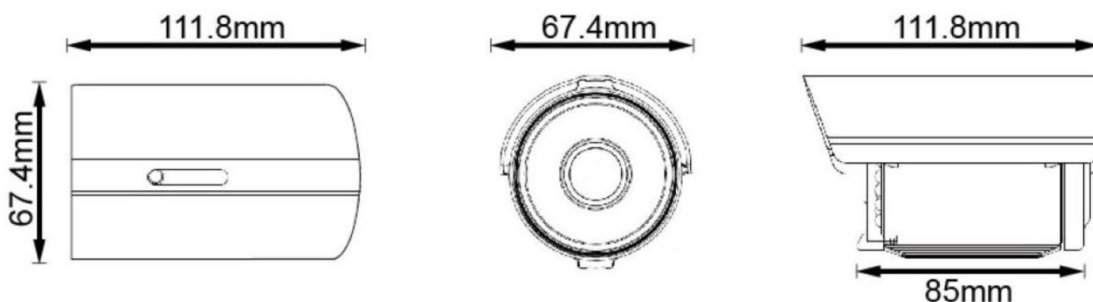

## Features:

- 2 Megapixel CMOS Sensor
- Max. 1600 x 1200 @ 15 FPS
- Dual-streaming (2M + 640x400)
- Plug & Play Easy Installation
- Support PoE function
- All 3G Mobile Supported ( iOS / Android)
- 2D + 3D Noise Reduction
- Max. Sense-up 3.5x (Default 2x)
- Day and night function with built-in IR cut filter
- Built-in IR illuminators, IR working distance up to 15M

## Dimension:

## 2 Megapixel Outdoor IR 15M Bullet IP Camera

Model	WQ24	WQ26	WQ28
<b>SYSTEM SPECIFICATION</b>			
System	ALTERA Cyclone IV, 8MB Flash ROM, 128MB DDRIII		
Compression	H.264		
Resolution	Main Stream: 1600x1200, Sub Stream: 640x400		
Frame Rate	15 fps at all resolutions		
Image Sensor	1/3.2" 2Megapixel CMOS sensor		
Lens	3.6mm@F1.8	6mm@F1.8	3.8mm@F2.0
Minimum Illumination	0 Lux (IR On)		
IR Illuminators	Up to 15 meters		
<b>IMAGE SETTINGS</b>			
Day / Night mode	ICR (Removable IR-cut filter) for day & night vision		
Image Adjustment	Brightness, Contrast, Saturation, Gain Control (x3.5)		
Image Orientation	Flip, Mirror, 180° Rotation		
<b>EVENT</b>			
Trigger	Motion detection, Video Loss		
Action	Email, Buzzer, Pop-up Channel		
<b>NETWORK</b>			
Ethernet	10 / 100 Base-T		
Protocols	IPv4, HTTP, SMTP, DHCP, NTP, TCP/IP, UPnP, DNS, DDNS, PPPoE		
<b>POWER SUPPLY</b>			
DC Adapter (Optional)	DC 5V, Max: 4W		
PoE	Dynacom DN408		
<b>OPERATING ENVIRONMENT</b>			
Temperature	0°C ~ 40°C (32°F~104°F)		
Humidity	0% ~ 90% (non-condensing)		
<b>APPEARANCE</b>			
SD Card	Up to 32 GB		
Dimensions (L x W x H)	111.8mm x 67.4mm (with sunshield), Ø61		
Weight	415 Grams (without stand)		
Connectors	RJ45 Ethernet connector		
	5V DC Jack		
<b>CLIENT SYSTEM</b>			
Mobile App	MobileViewHD ( iOS/Android )		
NVR	Dynacom DN408		