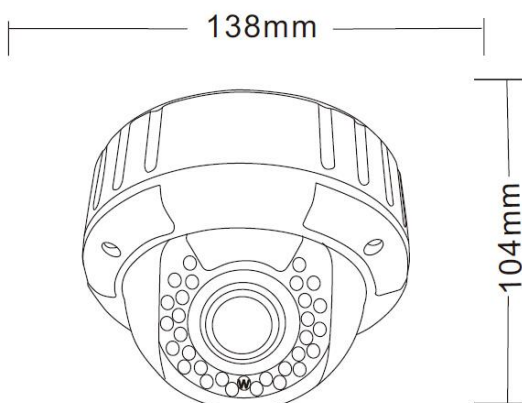

Dynacom WQ2ZV Motorized IR Dome IP Camera

- 30pcs * ϕ 5mm IR Led
- IR Range 25m
- 2.8-12mm Motorized Lens
- Built-in IR-CUT.Low power consumption
- H.264 Compression
- Support Dual-Stream
- Support ONVIF protocol
- Support RTSP browse video in real time

Model No.	WQ2ZV
CAMERA	
Max Resolution / FPS	1920x1080 / 30fps
Min. illumination	0.1Lux @ F1.2 (Color) (0 Lux IR LED On)
Video Output	Main stream:1920*1080 Deputy stream:704*576
Compression	H.264 Video Code, Support dual-stream
Bit Rate (CBR/VBR)	Support 32k-8m adjustable,1-30 fps frame rate adjustable
Multi- Streaming	User setting of Stream 1/2 at supported Resolutions
Gain control	auto
Text Overlay	Time / Date / Camera / Custom OSD
Network Port	One RJ45 Ethernet interface, 10M/100M self-adaption
Standard protocol	Onvif 2.4
Network Protocols	TCP/UDP/HTTP/MULTICAST/UPnP/NTP/RTSP/Onvif
TF card	NO
3GWireless Transmission	NO
WIFI Wireless Transmission	NO
Mobile phone monitor	Support mobile phone monitor (Iphone,Windows Mobile,Android)
Operation Function	Support Web setting,OSD,real-time video transmission,support motive detection and IO alarm linkage for front end shortage/Capture/playback/download, Support Central remind and image linkage after motive detection and IO alarm linkage,support MJPEG capture,Support unit clint-side remote management software、Easy7 platform system apply
Audio interface	NO
Alarm interface	NO
Power Supply	DC9V~12V,<3W
Working Temperature	-35°C~65°C
Protection Rate	ESD 1kv

2MP