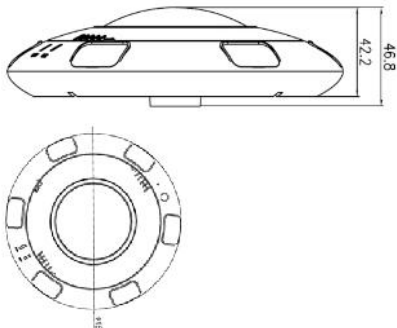

## Key features

- 1/1.7" Progressive Scan CMOS
- 12MP Resolution
- Unique De-warping Image
- Support Camera & Software De-warping
- Low bitrate ,Excellent low light performance
- 3D DNR, WDR, ICR, HLC, BLC
- Smart IR Up to 10m

## Dimension