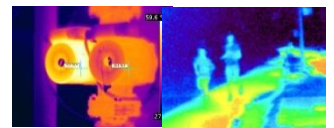

CAMERA	
Detector Type	Long-Life, Uncooled IRFPA Microbolometer
Array Format	420x315
Pixel Pitch	25 μm
Sensitivity	50mK
Spectral Range	8 to 14μm
Temperature Detection	N/A
Lens	F1.0, 08mm,15mm,25mm,35mm,50mm optional
Focus	Manually
FOV	75.4°×54.4°/39.7°×29.8°/23.7°×17.9°/17°×12.8°/11.9°×9°
Detect Distance(Vehicle)	350/600/1000/1500/2000 m
Detect Distance(Human 1.8m)	150/350/500/800/1100 m
Recognize Distance(Vehicle)	200/350/600/850/1200 m
Recognize Distance(Human 1.8m)	100/200/300/450/650 m
Temperature Detect Distance(Vehicle)	N/A
Temperature Detect Distance(Human)	N/A
IMAGE	
Video Compression	H.264 High/Main/Baseline Profile, MJPEG
Bit Rate (CBR/VBR)	50kb-4000kb
Audio Compression	G.711 ,RAW_PCM
Max. Resolution	D1/30fps
Stream	D1, CIF
Image Color Mode	Black-Heat /White-Heat/Rainbow/Iron-Red
DVE Image Enhance	Yes ,Level 0 -6
3D Noise Reduce	Yes
Image Correction	Auto/Manual/External
Image Overturn	Horizontal /Vertical /Horizontal+Vertical/
NETWORK	
Network Protocols:	IPv4/v6,RTSP/RTP/RTCP,UDP,HTTP,DHCP,DNS,FTP,DDNS,PPPOE,SMTP,SIP
Alarm Trigger	Motion Detection,Network disconnect,Disk alarm,I/O alarm
RTSP Video	Standard RFC2326, Support QuickTime / VLC Player.
Security	User security authentication, Reset, Hardware WatchDog
Web Language	English, Chines
System Compatibility	ONVIF
INTERFACE	
Ethernet	1 Ethernet (10/100 Base-T) RJ-45 Connector
Audio I/O	Optional / 1ch Audio In,1ch Audio Out
Alarm I/O	Optional / 1ch Alarm In,1ch Alarm Out
RS485	N/A
BNC Output	Yes
Reset Button	Yes
Edge Storage	Micro SD/SDHC slot, Max 32GB
GENERAL	
Power Supply	DC12V/POE
Power Consumption	5W(MAX)
Operating Temperature	-10°C~+50°C
Operating Humidity	0% - 90% RH
Ingress Protection	N/A
Approvals	CE / FCC
Product Dimensions	72×70×189mm
Product Weight	700g