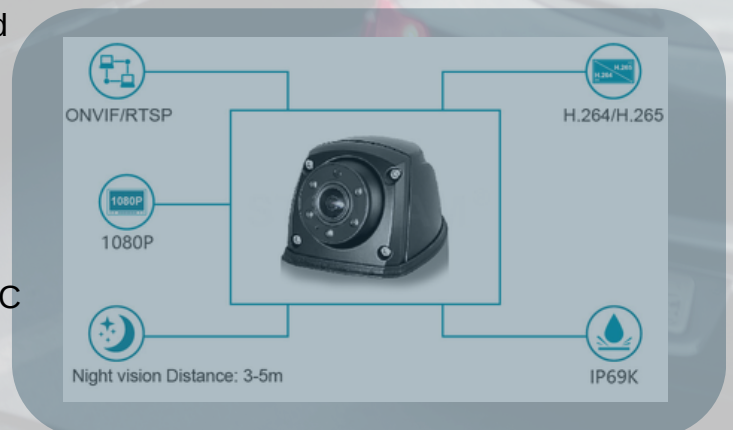

## Waterproof Vehicle of side mobile Camera

**Support Multiple Network Protocols** Including ONVIF, RTSP, etc., facilitating interconnection and integration with other devices to empower the monitoring system

**IP69K Waterproof and Dustproof** Good performance even in rainy and snowy days

**1080P HD** It captures high-definition images of driving records and road conditions

**H.264/H.265** Dual encoding makes the best use of storage space, reducing bandwidth workload and stuttering

**Original/Mirror Adjustable** Image display is made more flexible to cope with different situations

**Three Optional Power Supply** DC 9~16V、DC 10~32V、POE(IEEE 802.3at/af)

Image Device	1/2.9" CMOS
Frame Rate	25 fps / 30 fps
Effective Pixels	1920(H) x 1080(V)
Pixel Size	2.8 μm × 2.8μm
Scanning System	Progressive Scanning
Sync. System	Internal
Resolution	1080P
Video Output	1.0Vp-p, 75Ohm
Gamma Consumption	0.45
AGC	Auto
Signal to Noise Ratio	Better than 52dB
White Balance	Auto
Electronic Shutter	1/25 (1/30)~1/50,000 Seconds
BLC	Auto
Operating Temp. & Humidity	-20°C~70°C, RH 95% MAX.
Storage Temp. & Humidity	-30°C~80°C, RH 95% MAX.