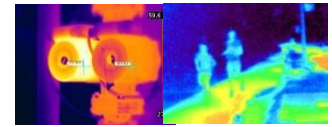

## Dynacom WQT420PT Thermal IP Camera

- Uncooled IRFPA Microbolometer, Temperature detection
- Resolution 420x315, Sensitivity 50mK
- 25/35/50 mm lens optional, Vision Optical Zoom 22X

CAMERA	
Detector Type	Long-Life,Uncooled IRFPA Microbolometer
Array Format	420x315
Pixel Pitch	25 μm
Sensitivity	50mK
Spectral Range	8 to 14μm
Temperature Detection	Yes
Vision Lens	22X Optical Zoom
Thermal Lens	25mm,35mm,50mm optional
Focus	Manually
FOV	23.7o×17.9o/17o×12.8o/11.9o×9o
Detect Distance(Vehicle)	1000/1500/2000 m
Detect Distance(Human 1.8m)	500/800/1100 m
Recognize Distance(Vehicle)	600/850/1200 m
Recognize Distance(Human 1.8m)	300/450/650 m
Temperature Detect Distance(Vehicle)	350/500/650 m
Temperature Detect Distance(Human)	180/250/320 m
IMAGE	
Video Compression	H.264 High/Main/Baseline Profile, MJPEG
Bit Rate (CBR/VBR)	50kb-4000kb ,500kb-12Mb
Audio Compression	G.711 ,RAW_PCM
Thermal Resolution	D1/30fps
Vision Resolution	1080P/30fps
Stream	D1 ,CIF ;1080P
Image Color Mode	Black-Heat /White-Heat/Rainbow/Iron-Red
DVE Image Enhance	Yes ,Level 0 -6
3D Noise Reduce	Yes
Image Correction	Auto/Manual/External
Image Overturn	Horizontal /Vertical /Horizontal+Vertical/
NETWORK	
Network Protocols:	IPv4/v6,RTSP/RTP/RTCP,TCP/UDP,HTTP,DHCP,DNS,FTP,DDNS,PPPOE,SMTP,SIP
Alarm Trigger	Temperature Alarm,Motion Detection,Network disconnect,Disk alarm,I/O alarm
RTSP Video	Standard RFC2326, Support QuickTime / VLC Player.
Security	User security authentication, Reset, Hardware WatchDog
Web Language	English, Chines
System Compatibility	Onvif
INTERFACE	
Ethernet	1 Ethernet (10/100 Base-T) RJ-45 Connector
Audio I/O	1ch Audio In,1ch Audio Out
Alarm I/O	1ch Alarm In,1ch Alarm Out
RS485	Yes
BNC Output	Yes
Reset Button	Yes
Edge Storage	Micro SD/SDHC slot ,Max 32GB
GENERAL	
Power Supply	DC9-DC36V ,AC24V optional
Power Consumption	50W(MAX)
Operating Temperature / Humidity	-20°C~+55°C / 0% - 90% RH
Ingress Protection	IP66
Approvals	CE / FCC
Product Dimensions	210x246x375mm
Product Weight	10kg