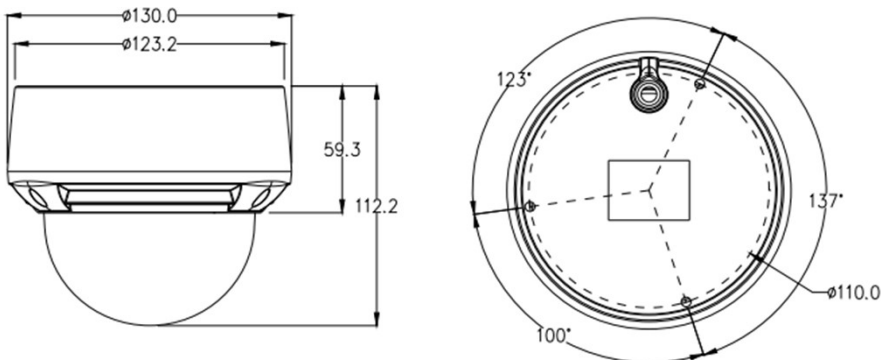

Dimensions

Camera	
Image Sensor	1/2.8" Progressive Scan CMOS
Effective Pixels	2592(H)×1944(V)
Electronic Shutter	Auto/Manual, 1/5 ~ 1/20,000s
Min. illumination	Color: 0.03 Lux @ (F1.6, AGC ON), B/W: 0 Lux @ (IR LED ON)
S/N Ratio	55dB
Day/Night	Auto(ICR)/Day/Night/Time
Wide Dynamic Range	True WDR
IR Range	Up to 40 m (131.2 ft)
IR On/Off Control	Auto/Manual
Pan/Tilt/Rotation Range	Pan: 0° ~ 355°, Tilt: 0° ~ 80°, Rotation: 0° ~ 355°
Lens	
Lens Type	Motorized focus
Iris	Fixed Iris
Focal Length	2.7 ~ 13.5 mm
F Number	F1.6
Angle of View	H: 95.5°~26.9°, V: 65.4°~20.5°
Video	
Max. Resolution	5MP (2592×1944)
Streaming Capability	3 Streams
Stream/Frame Rate	Stream1: 2592×1944, 2592×1520, 1920×1080, 1280×720 @ 25/30fps
	Stream2: D1, VGA, CIF @ 25/30fps
	Stream3: VGA, CIF, QVGA @ 25/30fps
Bit Rate Control	CBR/VBR
Bit Rate	Stream1: 200kbps~12Mbps
	Stream2: 100kbps~6Mbps
	Stream3: 100kbps~3Mbps
Image Enhancement	HLC / BLC / Defog / WDR
White Balance	Auto
Gain Control	Auto/Manual
Noise Reduction	2D/3D DNR
Aisle Mode	Support
Smart IR	Support
Mirror	Support
Region of Interest	Off/On (8 Zone, Rectangle)
Motion Detection	Support
Privacy Masking	Support